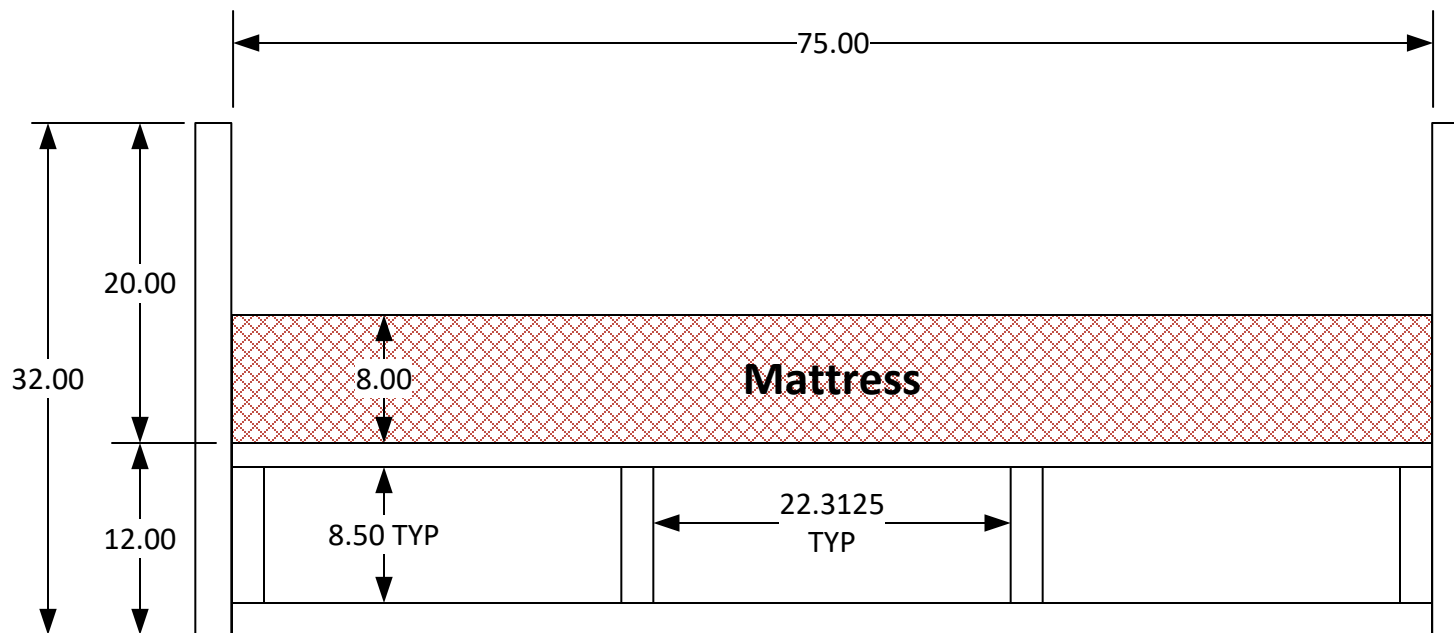

# Front View

(No Jail Rail)

Mattress: 39 x 75 x 8

<https://www.etsy.com/listing/611776905/montessori-floor-bed-with-rails-twin>

# Face Frame

**Face Frame Cut List:**  
1 - 2 x 75  
1 - 1.5 x 75  
4 - 2 x 8.5

**Drawer Box Cut List:**  
Sides: 6 - 8 x 30  
F/B: 6 - 8 x 20.3125  
Bottom: 3 - 20.8125 x 29.75

**Drawer Front Cut List:**  
T/B: 6 - 2.5 x 22.8215  
Sides: 6 - 2.5 x 5  
Bottom: 3 - 5 x 18.8125