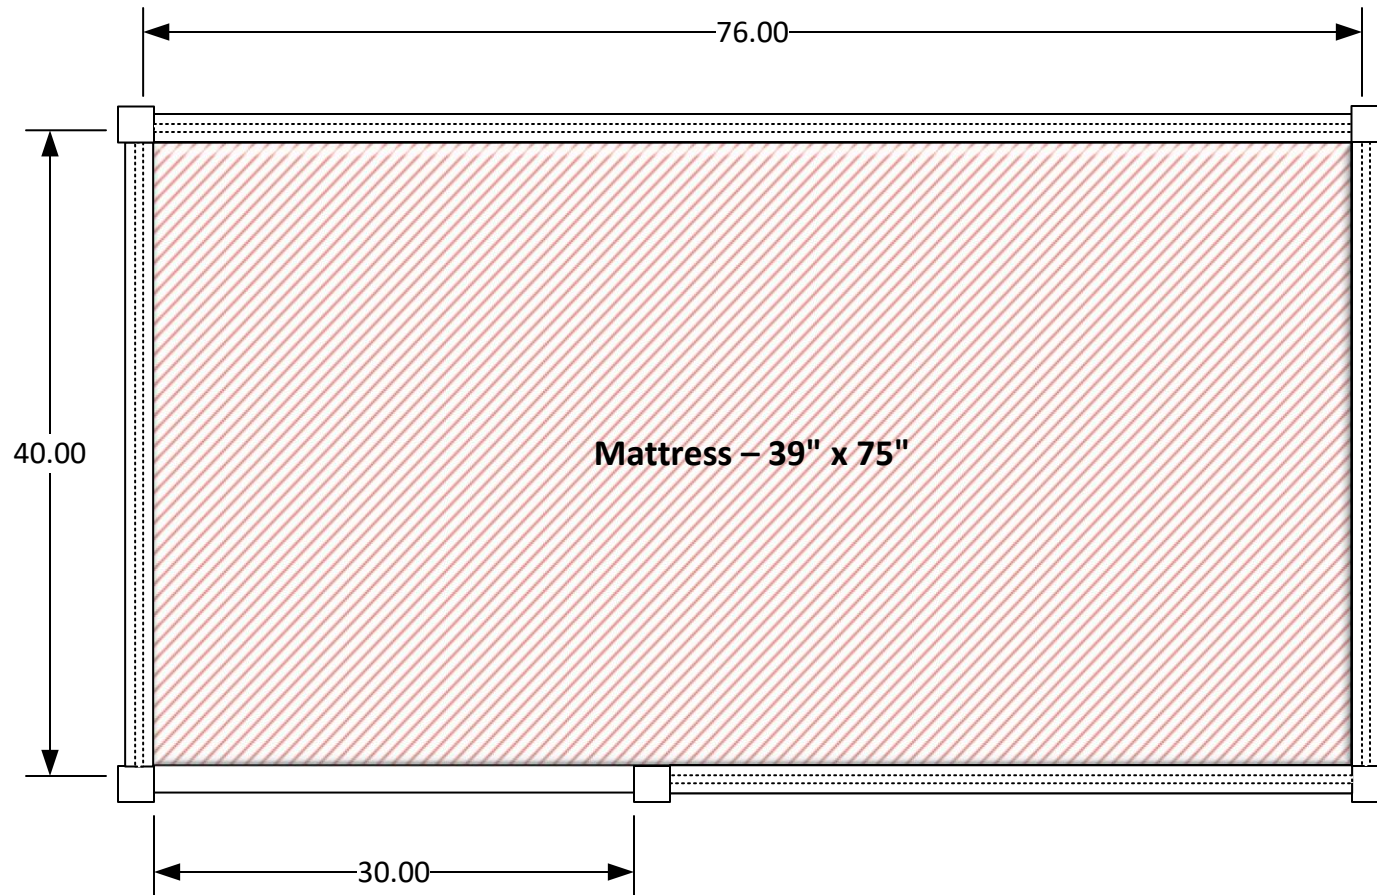

# Front View

(No Jail Rail)

Mattress: 39 x 75 x 8

<https://www.etsy.com/listing/611776905/montessori-floor-bed-with-rails-twin>

# Face Frame

**Face Frame Cut List:**  
1 - 2 x 75  
1 - 1.5 x 75  
4 - 2 x 8.5

**Drawer Box Cut List:**  
Sides: 6 - 8 x 30  
F/B: 6 - 8 x 20.3125  
Bottom: 3 - 20.8125 x 29.75

**Drawer Front Cut List:**  
T/B: 6 - 2.5 x 22.8215  
Sides: 6 - 2.5 x 5  
Bottom: 3 - 5 x 18.8125