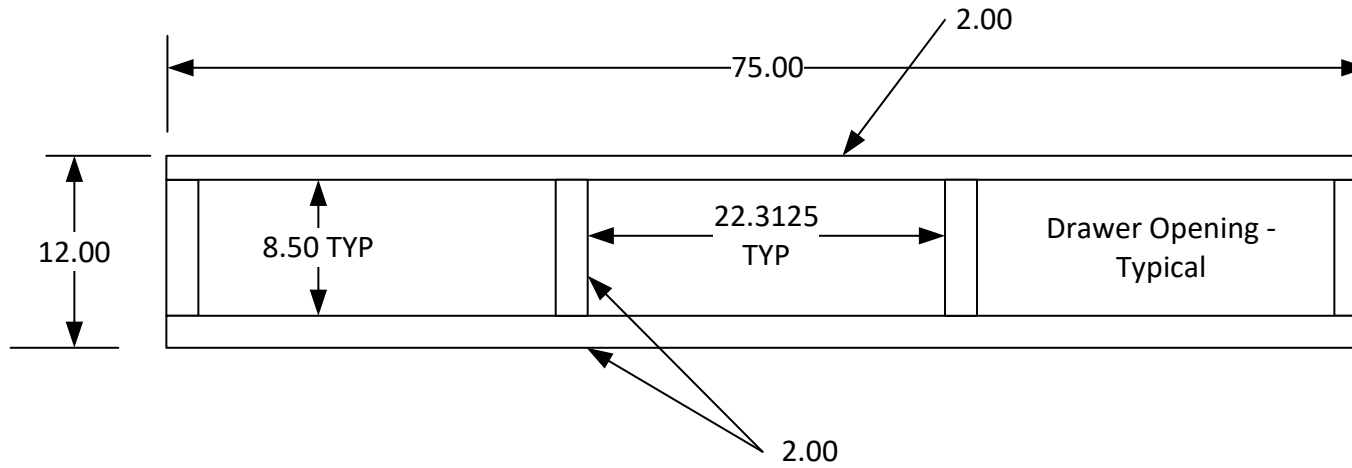

# Front View

(No Jail Rail)

Mattress: 39 x 75 x 8

<https://www.etsy.com/listing/611776905/montessori-floor-bed-with-rails-twin>

# Face Frame

**Face Frame Cut List:**  
1 - 2 x 75  
1 - 1.5 x 75  
4 - 2 x 8.5

**Drawer Box Cut List:**  
Sides: 6 - 8 x 30  
F/B: 6 - 8 x 20.3125  
Bottom: 3 - 20.8125 x 29.75

**Drawer Front Cut List:**  
T/B: 6 - 2.5 x 22.8215  
Sides: 6 - 2.5 x 5  
Bottom: 3 - 5 x 18.8125